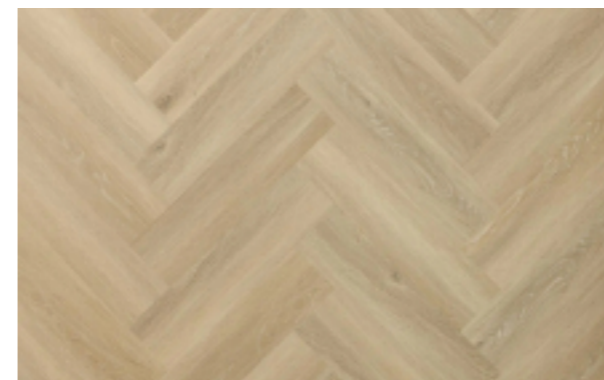

# Podlahy

---

ARBITON

Vinylová podlaha Arbiton Amaron Herringbone – DUB WEMBLEY H – 5mm/0.55mm

ARBITON

Vinylová podlaha Arbiton Amaron Herringbone EIR – DUB BURBON – 5mm/0.55mm

ARBITON

Vinylová podlaha Arbiton Amaron Herringbone EIR – DUB DEVENTER – 5mm/0.55mm