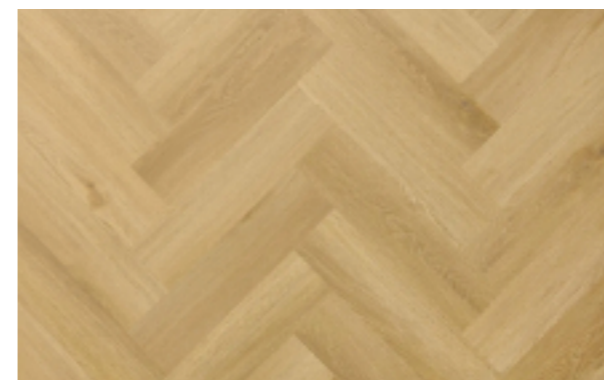

# Podlahy

---

ARBITON

Vinylová podlaha Arbiton Amaron Herringbone – DUB WEMBLEY H – 5mm/0.55mm

ARBITON

Vinylová podlaha Arbiton Amaron Herringbone EIR – DUB BURBON – 5mm/0.55mm

ARBITON

Vinylová podlaha Arbiton Amaron Herringbone EIR – DUB DEVENTER – 5mm/0.55mm