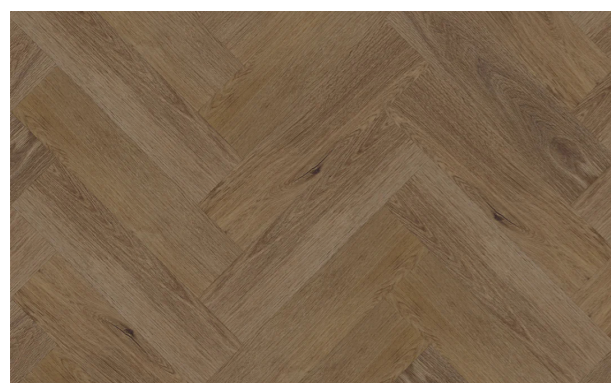

ARBITON

Vinylová podlaha Arbiton Amaron  
Herringbone – DUB HARLOW H –  
5mm/0.55mm

ARBITON

Vinylová podlaha Arbiton Amaron  
Herringbone – DUB YANKEE H –  
5mm/0.55mm

ARBITON

Vinylová podlaha Arbiton Amaron  
Herringbone – DUB GEORGETOWN H –  
5mm/0.55mm