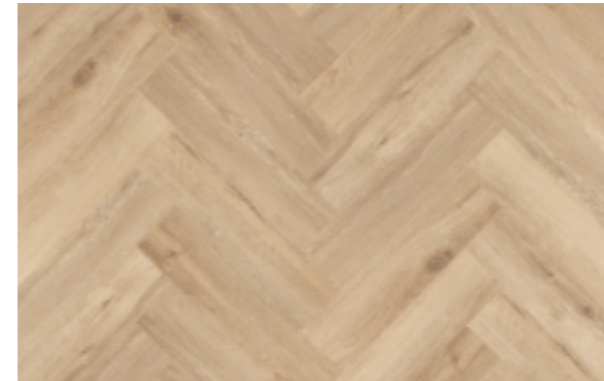

# Podlahy

---

ARBITON

Vinylová podlaha Arbiton Amaron Herringbone – DUB WEMBLEY H – 5mm/0.55mm

ARBITON

Vinylová podlaha Arbiton Amaron Herringbone EIR – DUB BURBON – 5mm/0.55mm

ARBITON

Vinylová podlaha Arbiton Amaron Herringbone EIR – DUB DEVENTER – 5mm/0.55mm