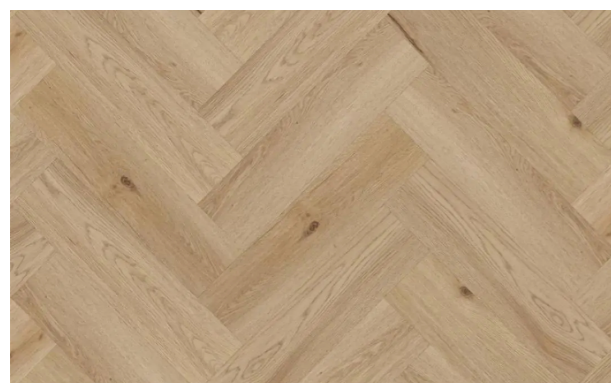

ARBITON

Vinylová podlaha Arbiton Amaron
Herringbone – DUB YANKEE H –
5mm/0.55mm