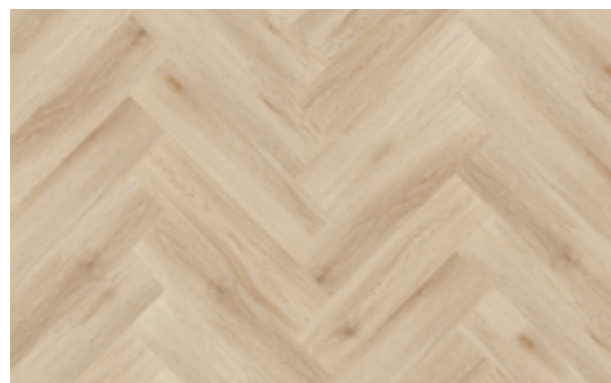

ARBITON

Vinylová podlaha Arbiton Amaron
Herringbone – DUB HARLOW H –
5mm/0.55mm