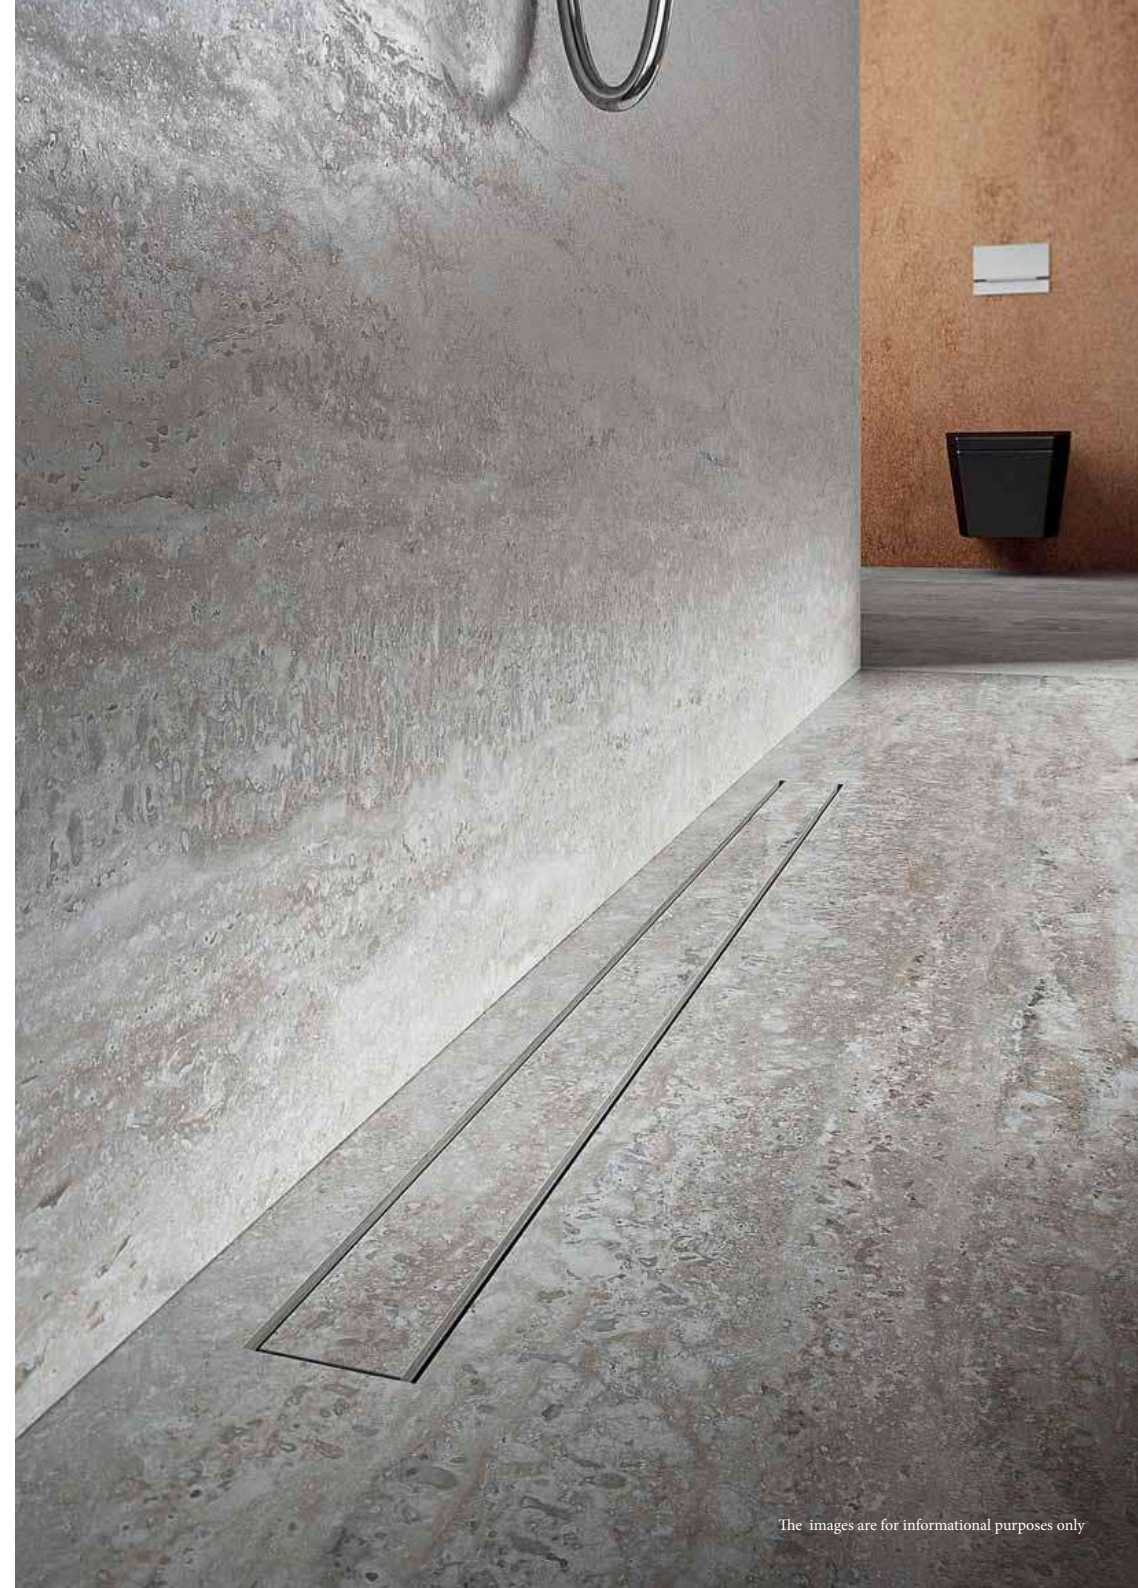

Sanitary fittings

Wall-hung toilet

Including slim seat with soft close lid
Brand: Laufen
Finish: white ceramic

Flush button

Dual flush control for small and large flushes
Brand: Grohe
Finish: brushed hard graphite

Sanitary fittings

Shower system

Thermostatic mixer tap and hand shower
Brand: Grohe
Finish: brushed hard graphite

Walk-In shower panel

Brand: Roth
Finish: matte black

Shower drain

Installed on shower floor
Brand: Alcadrin
Finish: with grate for tile insertion, stainless steel